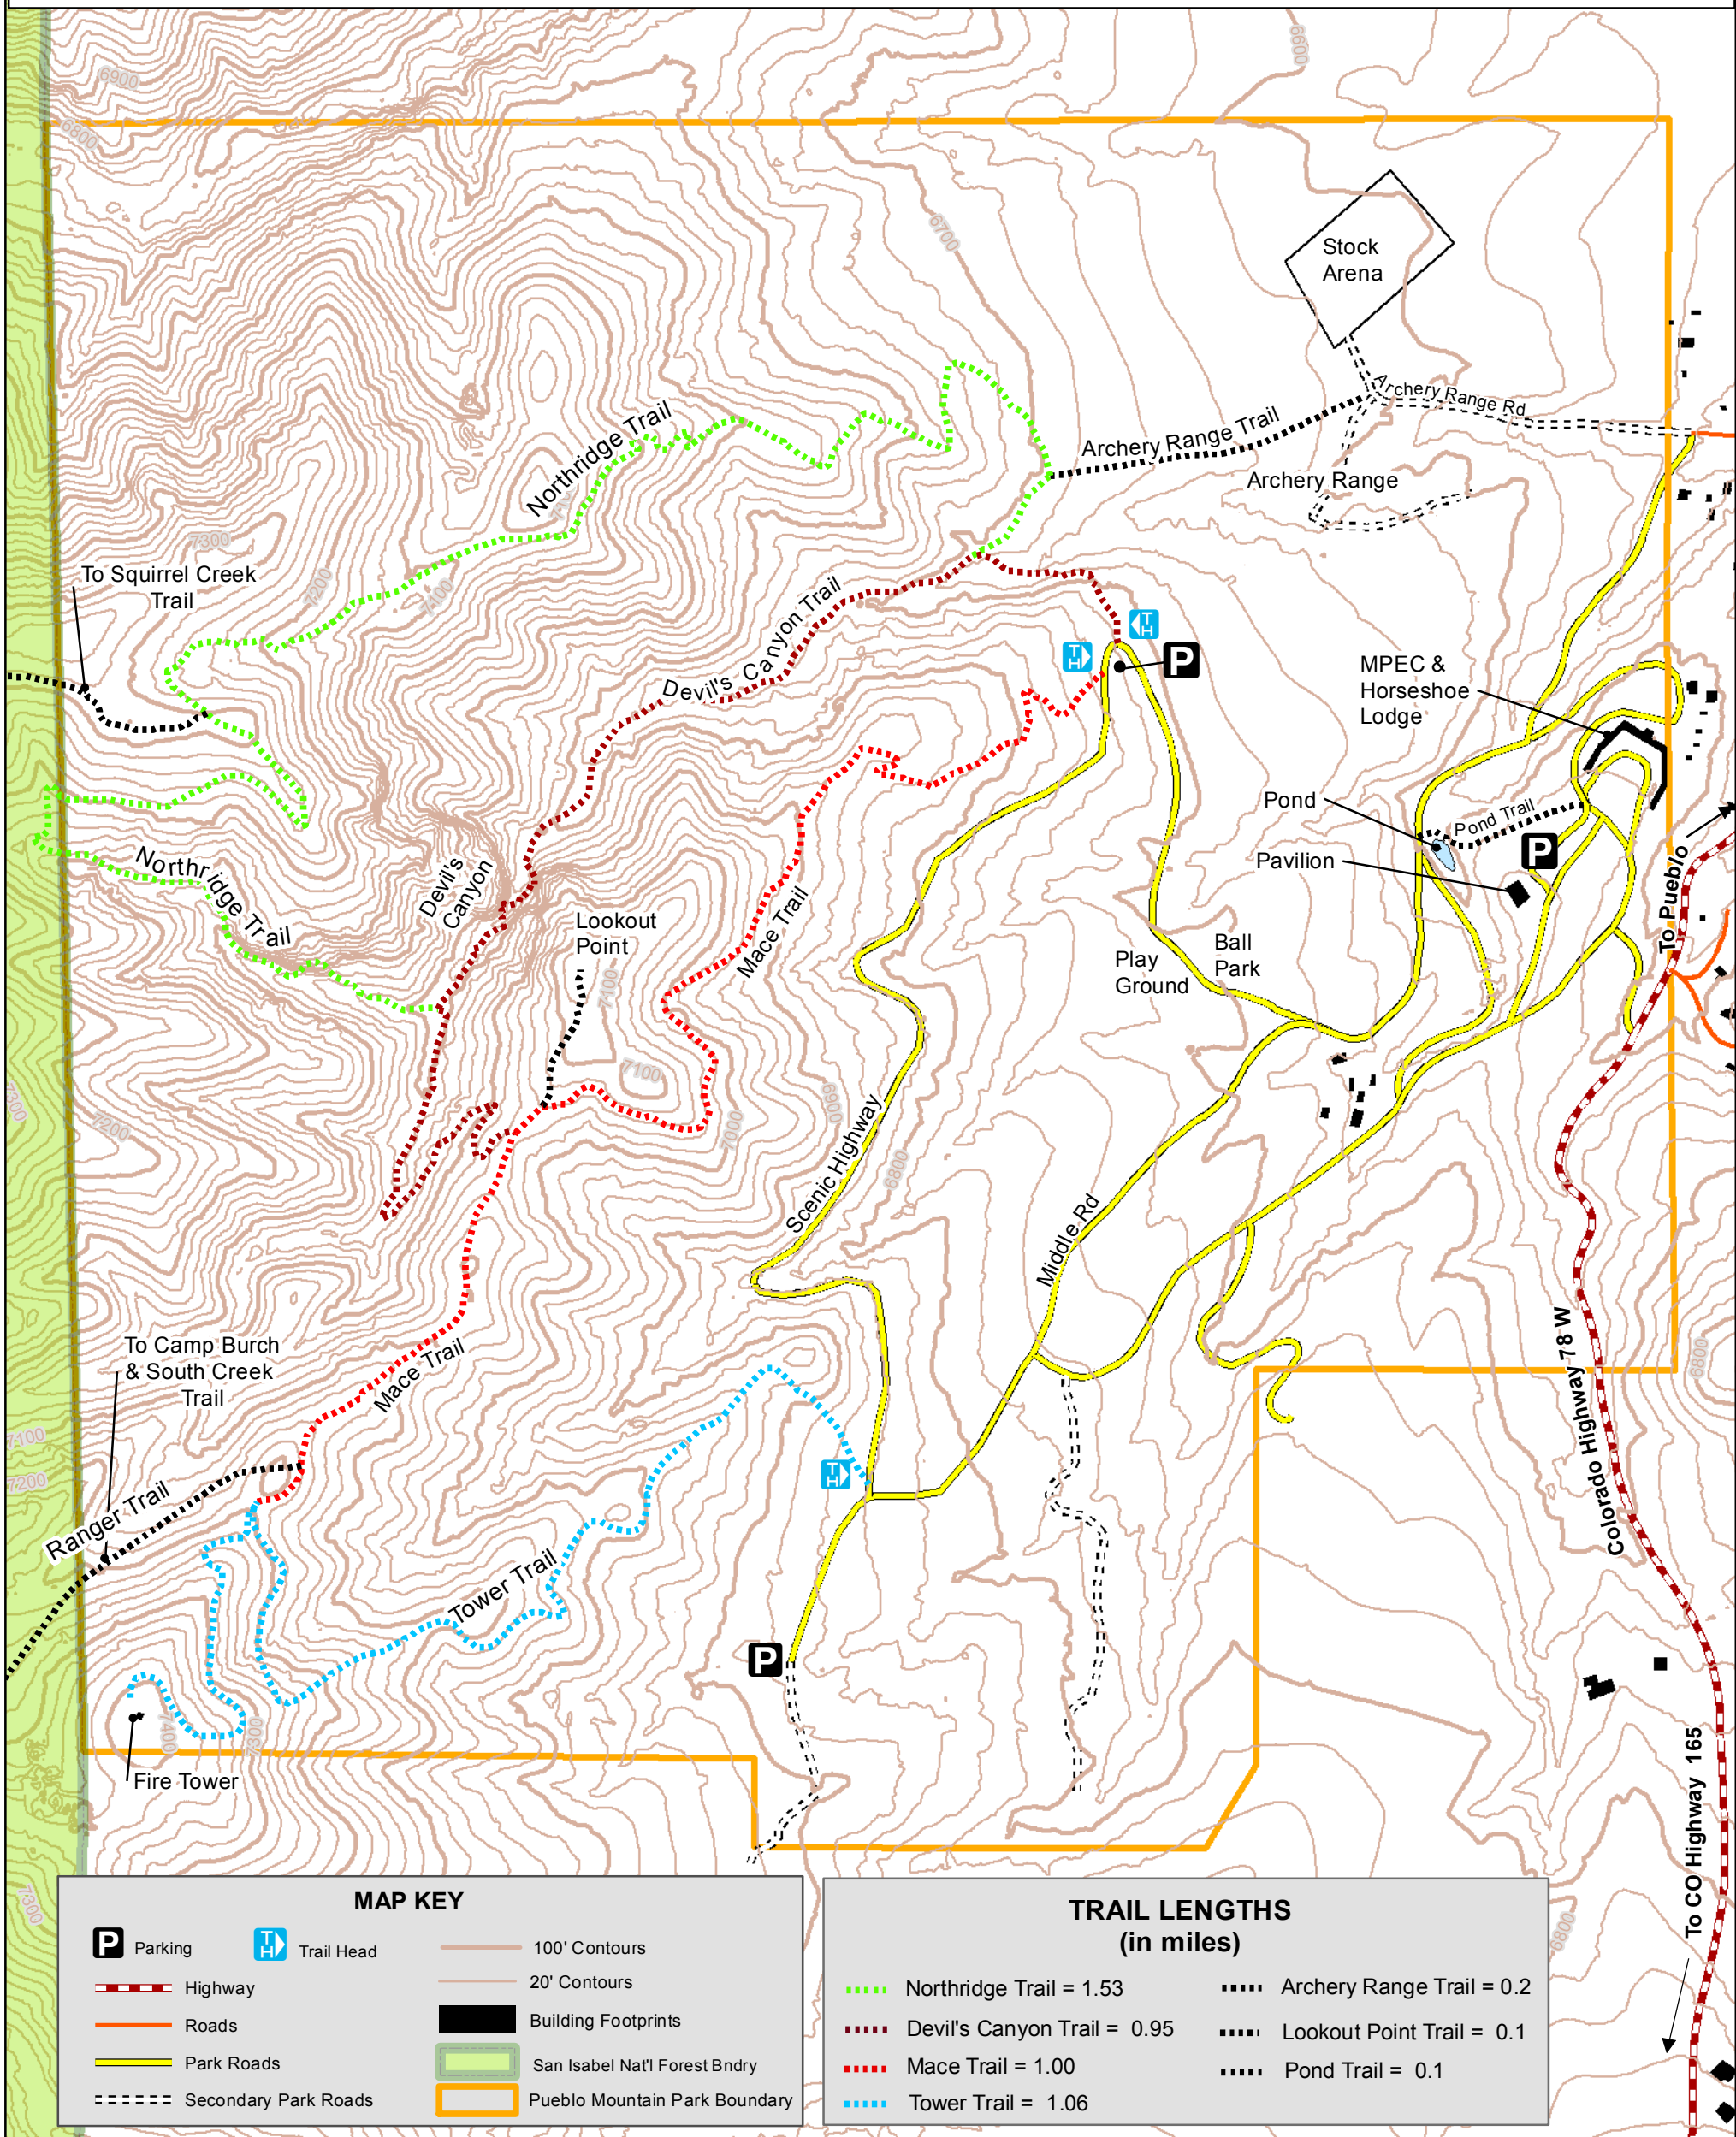

Pueblo Mountain Park

MOUNTAIN PARK
ENVIRONMENTAL
CENTER

MAP KEY		
Parking	Trail Head	100' Contours
Highway	Building Footprints	20' Contours
Roads	San Isabel Nat'l Forest Bndry	Pueblo Mountain Park Boundary
Park Roads		
Secondary Park Roads		

TRAIL LENGTHS (in miles)	
Northridge Trail = 1.53	Archery Range Trail = 0.2
Devil's Canyon Trail = 0.95	Lookout Point Trail = 0.1
Mace Trail = 1.00	Pond Trail = 0.1
Tower Trail = 1.06	